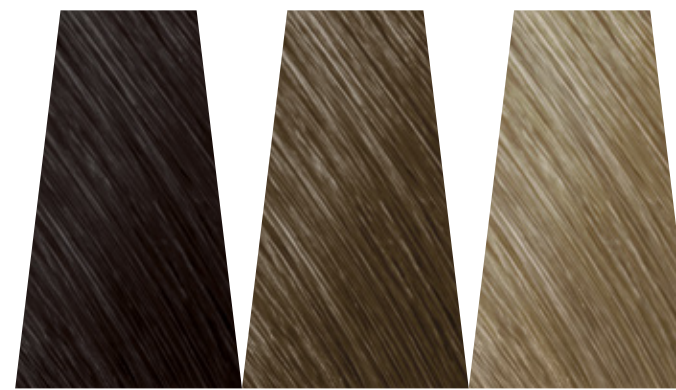

WARM BLONDES

NATURALS

COOL BLONDES

WARM BROWNS

COOL BROWNS

WARM REDS

CLEAR

COOL REDS