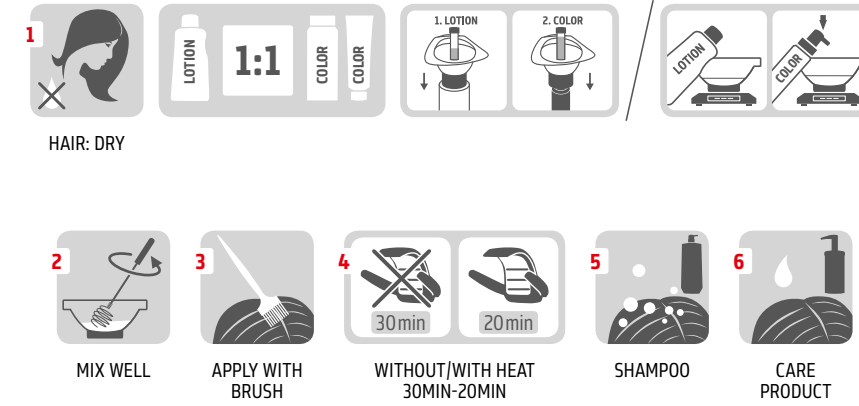

WHITE TEA ESSENCE

ACAI EXTRACT

USAGE INSTRUCTIONS

Explore the full portfolio and discover endless possibilities. | goldwell.com

Goldwell is part of Kao Salon Division.

kao
SALON DIVISION
Making life beautiful for salons, stylists and their clients.